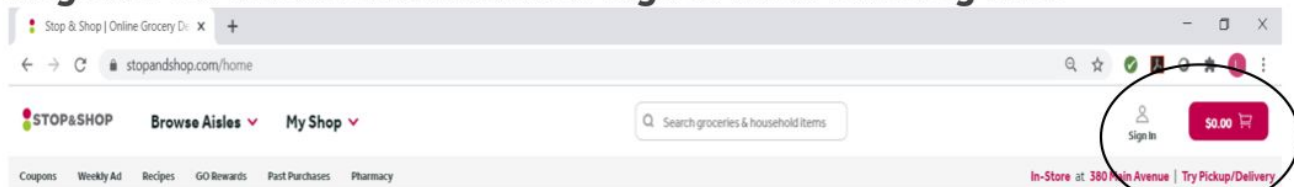

1) Register for an online account or sign in to an existing one: